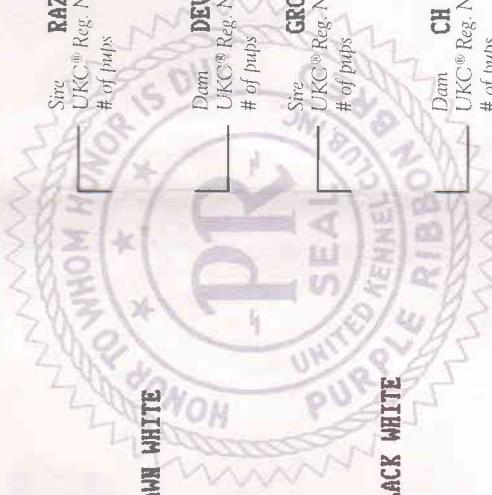

United Kennel Club Registering Offices

Established 1898

PERFORMANCE PEDIGREE®

*Performance Pedigrees® are the most complete, 3-generation pedigrees in the world. For each UKC® registered ancestor in the pedigree, we will indicate coat colors, number of offspring produced, as well as the number of degrees earned by those offspring.

Sex	Registered Owner of Sire Or Semen (At the time of Breeding)	Date of Birth	Registered Owner of Dam (At the time of Breeding)	Sire UKC® Reg. No. # of pups	Dam UKC® Reg. No. # of pups	Color	Degrees	Color	Degrees
Female	'PR MTL PITS BAA-BAA	05/26/2009	ANNA STATHATOS AND MIKE GIAGKROUDIS	CLP'S RAZEDGE SHORTSHOT P273-161 220	TSO/TRUETANKR-EDGE SIPPIN REMY P309-337 35	BLUE WHITE	NO DEGREES	BLACK WHITE	NO DEGREES
				RAZORS EDGE BULLSEYE MOST WNTD P311-769 207	GOMEZPITS RE ARGOS OF MTL P538-339 DNA-P 28			FAMN TAN WHITE	
				'PR TRUEEDGE/GOMEZPITS' EVA DA DIVA P493-626 12	'PR GAFF'S OBSESSION ONE MORE TIME G988,067 57			'PR RIVER'S EDGE ISIS A115,350 DNA-P 38	
				'PR GAFF'S OBSESSION ONE MORE TIME G988,067 57	RUBYLYN'S EASYRIDER OF YORK P365-481 19				
				GRCH 'PR NAVARRO-GAFF'S SHREK ALL FOR SHOW G963,629 DNA-P 28					
				DEVILSDEN/TRUEDGE GENESIS P417-408-D 10					
				CH NAVARRO'S CALIFORNIA DIVA P310-990 4					
				ORBAN'S 'N' MASSIE'S DILLANGER P323-611 6					
				'PR YORK'S JENOVA G859,142 DNA-P 21					

The number below the UKC Registration Number is the number of dogs produced by the dog listed. The Degrees are those earned by the dog's offspring.